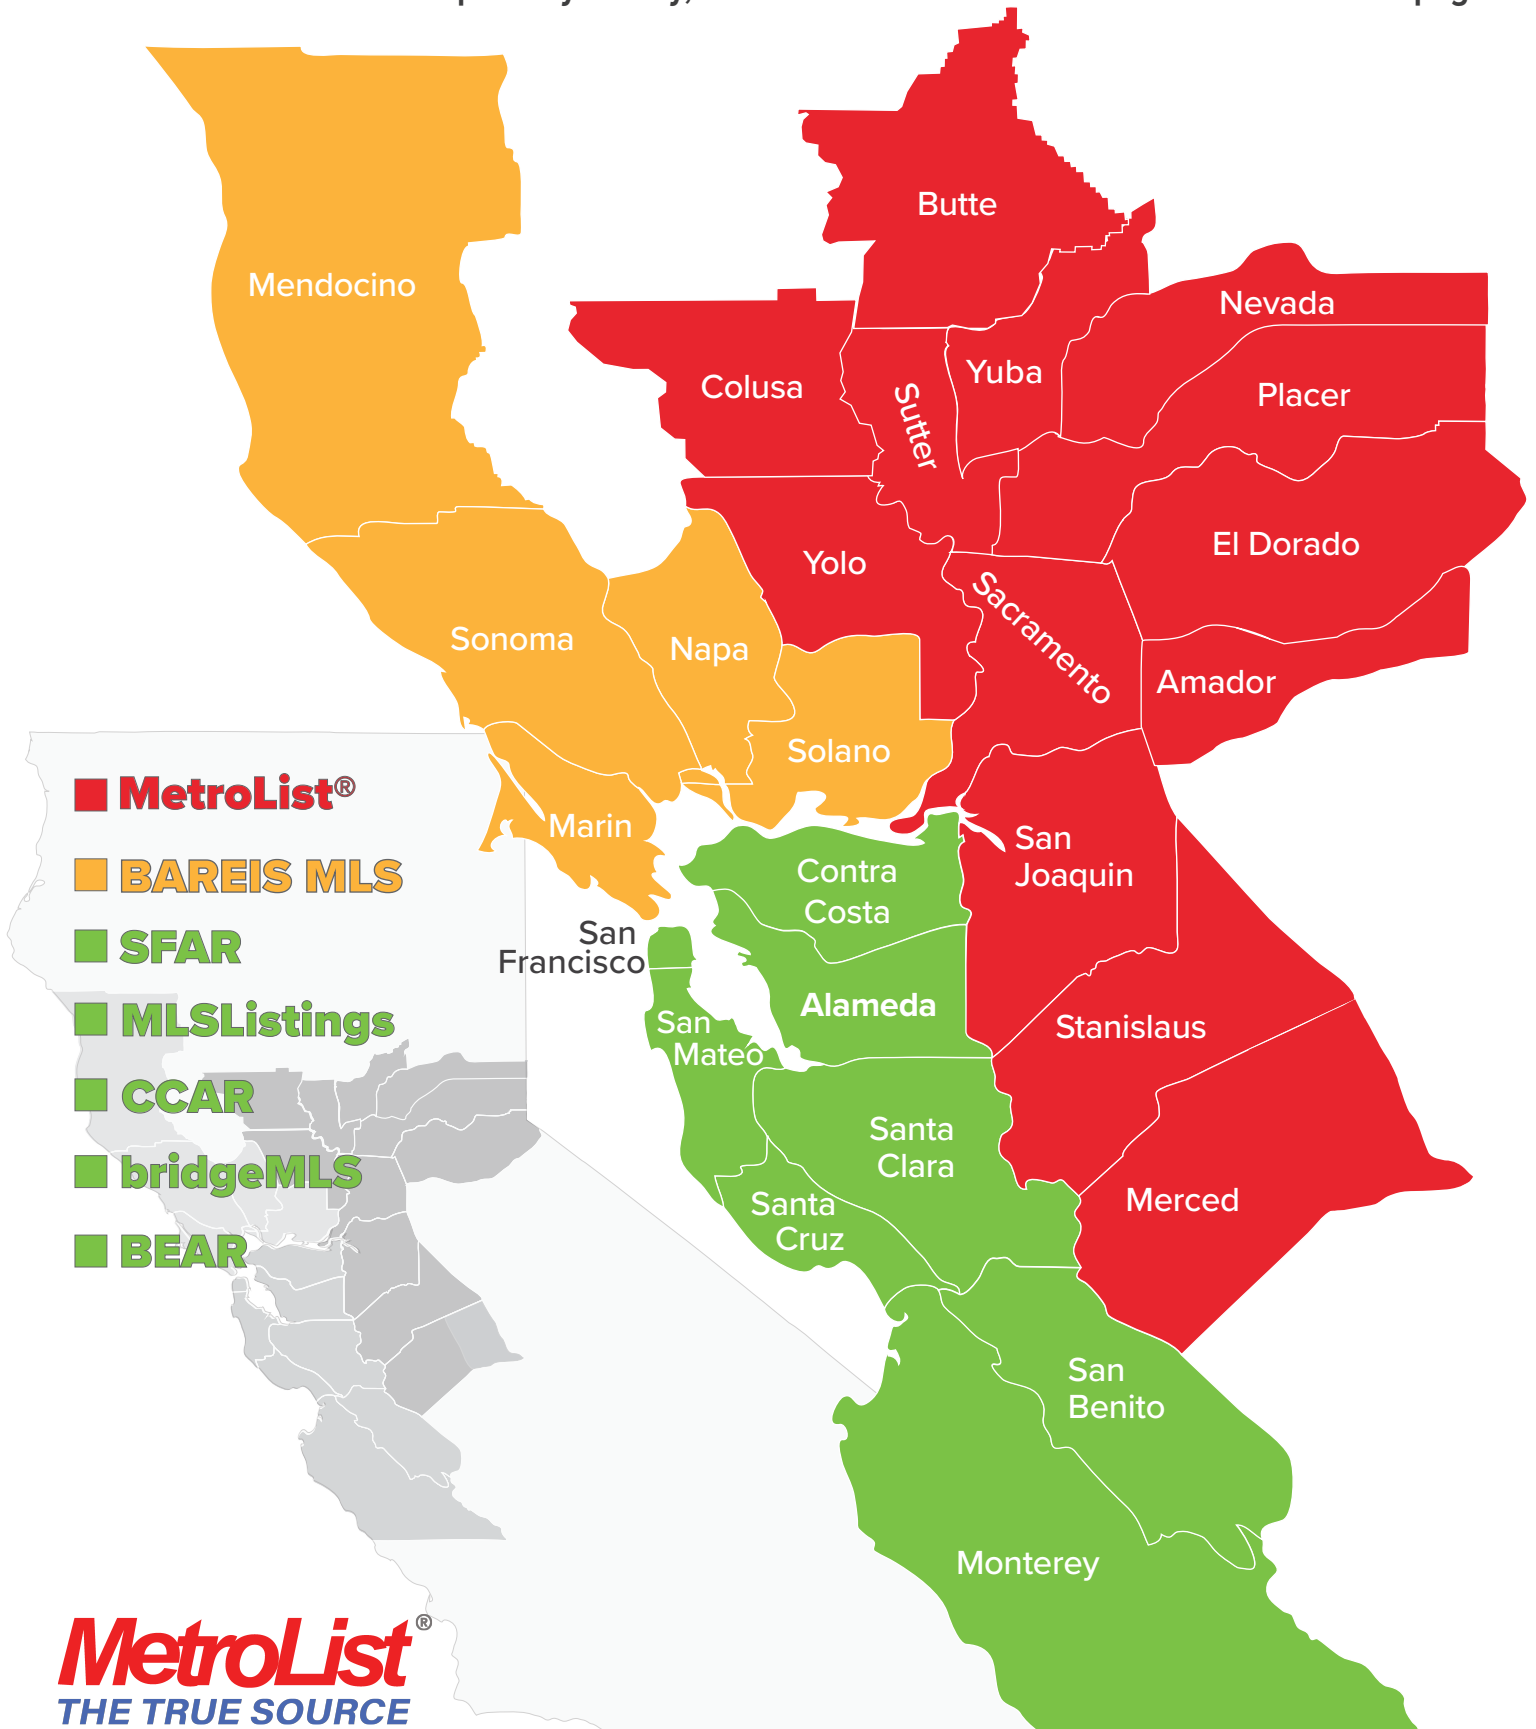

Get LockBox Access in 26 Counties

Program your existing key in all of these counties without being a full subscriber of the Reciprocal MLS or Association. To cooperate your key, contact one of the MLS offices listed on the next page.

Administrative and Service Centers

To program your key, bring your current key to one of the offices listed below and pay their co-op key fees. Color coding below corresponds to the MLS Geographic areas found on the map.